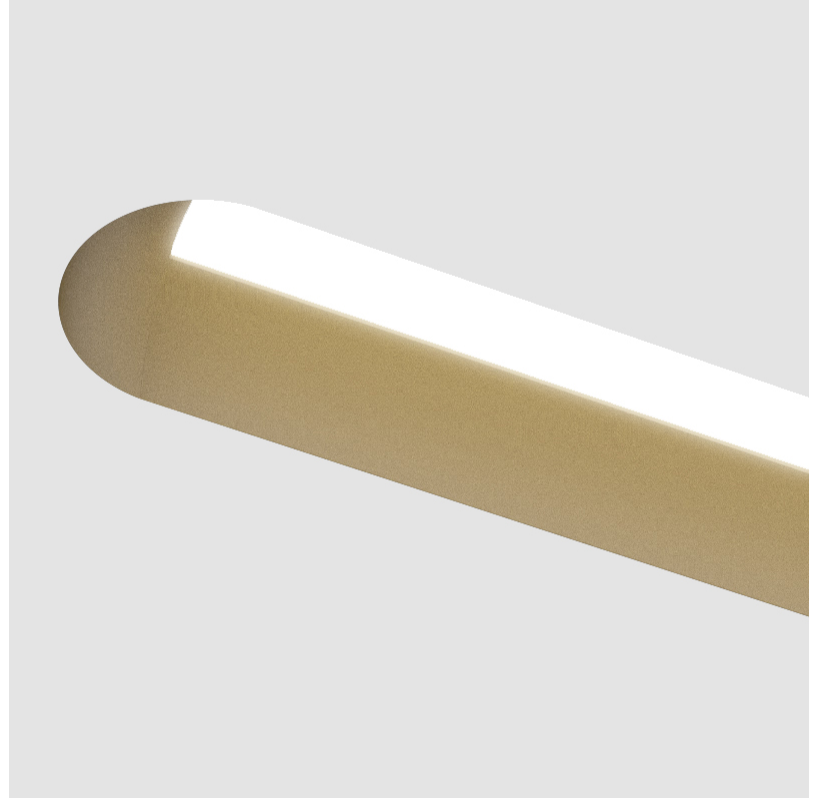

PHYSICAL

Shape: Oblong
Length (mm): 1510
Length (in): 59 7/16
Width (mm): 75
Width (in): 2 15/16
Height (mm): 135
Height (in): 5 5/16
Ceiling Thickness (mm): 10 / 12.5 / 15
Ceiling Thickness (in): 3/8 or 1/2 or 9/16
Min. Recessing Depth (mm): 170
Min. Recessing Depth (in): 6 11/16
Light Distribution: Direct
Weight (kg): 5.949
Weight (lbs): 13.09
Installation Requirement: Ceiling Thickness: 10mm / 12mm / 15mm
Diffuser: PMMA - Opal
Fixture Finish: SSR / BKV / CWI / CRY / HAB / UFT / ITA / RUA / FTG / MYG / LOD / PUS / FRO / FUP / KIA / POP / BLS / SPG / MEY / GOH / GUM / CHC / COM / ABZ / JAG / OBR / MOS / ROR
Fixture Material: Aluminum
Cut-out Measurements: 1528mm / 60 3/16" x 92mm / 3 5/8"
Upon Request: Unique Sizes Unique Ceiling Thickness

ELECTRICAL

Lamp Type: LED (Zhaga Standard)
Input Wattage (W): 25.3
Total Output Wattage (W): 20 / 16 (3500K)
Dimming: 0-10V Dimming / Phase Dimming (120Vac Only)
Driver Included: Yes
Driver Location: Integrated
Driver Type: Constant Current - 120 / 277Vac
Driver Class: Class 2
Input Voltage (V): 120 - 277
Constant Current (MA): 350 / 500 (3500K)

LED

Color Temperature (°K): 3000 / 3500 / 4000
Max. Delivered Lumen (lm): 1710 / 1774 / 1810
CRI: >90 CRI
Lamp Life (hrs): 50000
Upon Request: Special Color Temperature RGB-W Tunable White CRI (no minimum qty) price increase + longer lead time

OPTICAL

RATINGS AND CERTIFICATIONS

Certified By: Certified for North American Standards
IP rating: IP20