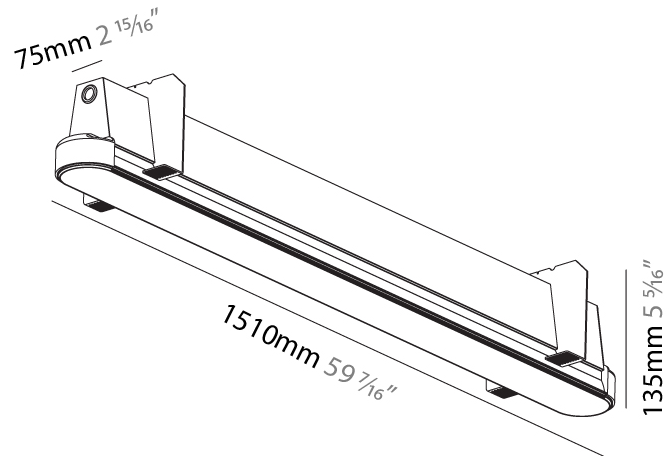

PHYSICAL

Shape: Oblong
Length (mm): 1510
Length (in): 59 7/16
Width (mm): 75
Width (in): 2 15/16
Height (mm): 135
Height (in): 5 5/16
Ceiling Thickness (mm): 10 / 12.5 / 15
Ceiling Thickness (in): 3/8 or 1/2 or 9/16
Min. Recessing Depth (mm): 170
Min. Recessing Depth (in): 6 11/16
Light Distribution: Direct
Weight (kg): 5.949
Weight (lbs): 13.09
Installation Requirement: Ceiling Thickness: 10mm / 12mm / 15mm
Diffuser: PMMA - Opal
Fixture Finish: SSR / BKV / CWI / CRY / HAB / UFT / ITA / RUA / FTG / MYG / LOD / PUS / FRO / FUP / KIA / POP / BLS / SPG / MEY / GOH / GUM / CHC / COM / ABZ / JAG / OBR / MOS / ROR
Fixture Material: Aluminum
Cut-out Measurements: 1528mm / 60 3/16" x 92mm / 3 5/8"
Upon Request: Unique Sizes Unique Ceiling Thickness

ELECTRICAL

Lamp Type: LED (Zhaga Standard)
Input Wattage (W): 25.3
Total Output Wattage (W): 20 / 16 (3500K)
Dimming: 0-10V Dimming / Phase Dimming (120Vac Only)
Driver Included: Yes
Driver Location: Integrated
Driver Type: Constant Current - 120 / 277Vac
Driver Class: Class 2
Input Voltage (V): 120 - 277
Constant Current (MA): 350 / 500 (3500K)

LED

Color Temperature (°K): 3000 / 3500 / 4000
Max. Delivered Lumen (lm): 1710 / 1774 / 1810
CRI: >90 CRI
Lamp Life (hrs): 50000
Upon Request: Special Color Temperature RGB-W Tunable White CRI (no minimum qty) price increase + longer lead time

OPTICAL

RATINGS AND CERTIFICATIONS

Certified By: Certified for North American Standards
IP rating: IP20