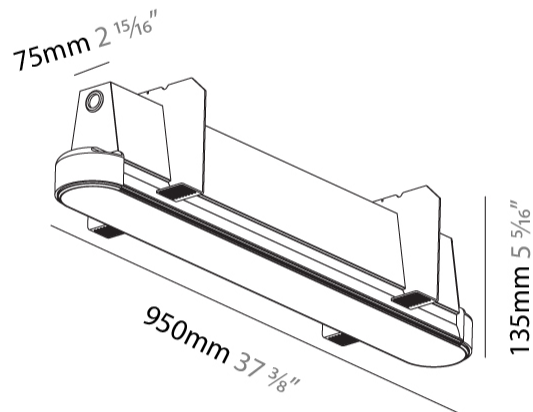

PHYSICAL

Shape: Oblong
Length (mm): 950
Length (in): 37 ³/₈
Width (mm): 75
Width (in): 2 ¹⁵/₁₆
Height (mm): 135
Height (in): 5 ⁵/₁₆
Ceiling Thickness (mm): 10 / 12.5 / 15
Ceiling Thickness (in): 3/8 or 1/2 or 9/16
Min. Recessing Depth (mm): 170
Min. Recessing Depth (in): 6 ¹¹/₁₆
Light Distribution: Direct
Weight (kg): 4.115
Weight (lbs): 9.1
Installation Requirement: Ceiling Thickness: 10mm / 12mm / 15mm
Diffuser: PMMA - Opal
Fixture Finish: SSR / BKV / CWI / CRY / HAB / UFT / ITA / RUA / FTG / MYG / LOD / PUS / FRO / FUP / KIA / POP / BLS / SPG / MEY / GOH / GUM / CHC / COM / ABZ / JAG / OBR / MOS / ROR
Fixture Material: Aluminum
Cut-out Measurements: 968mm / 38 1/8" x 92mm / 3 5/8"
Upon Request: Unique Sizes Unique Ceiling Thickness

ELECTRICAL

Lamp Type: LED (Zhaga Standard)
Input Wattage (W): 15.2
Total Output Wattage (W): 12 / 11.1 (3500K)
Dimming: 0-10V Dimming / Phase Dimming (120Vac Only)
Driver Included: Yes
Driver Location: Integrated
Driver Type: Constant Current - 120 / 277Vac
Driver Class: Class 2
Input Voltage (V): 120 - 277
Constant Current (MA): 350 / 375 (3500K)

LED

Color Temperature (°K): 3000 / 3500 / 4000
Max. Delivered Lumen (lm): 1030 / 1058 / 1080
CRI: >90 CRI
Lamp Life (hrs): 50000
Upon Request: Special Color Temperature RGB-W Tunable White CRI (no minimum qty) price increase + longer lead time

OPTICAL

RATINGS AND CERTIFICATIONS

Certified By: Certified for North American Standards
IP rating: IP20